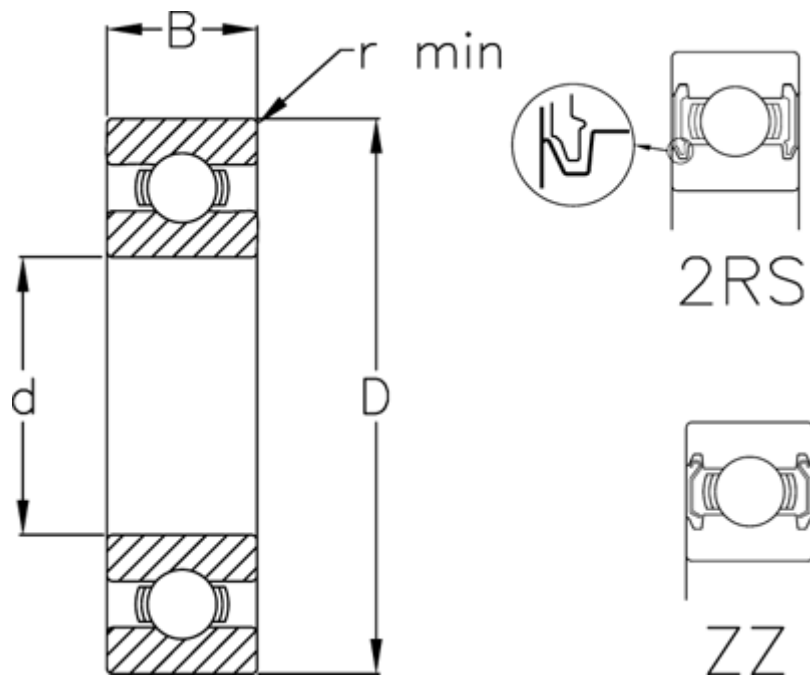

# Data Sheet

Article number: 5480012012079

Description: Single row ball bearing 6301 2RS USDA H1  
d=12 D=37 B=12 stainless/spez. grease

## Measures

B	= 12	Weight (kg) = 0.06
d	= 12	
D	= 37	
Dynamic load C (kN)	= 9.7	
Max rpm greased	= 20000	
Max rpm oil lubricated	= 24000	
r min	= 1	
Static load C0 (kN)	= 4.2	